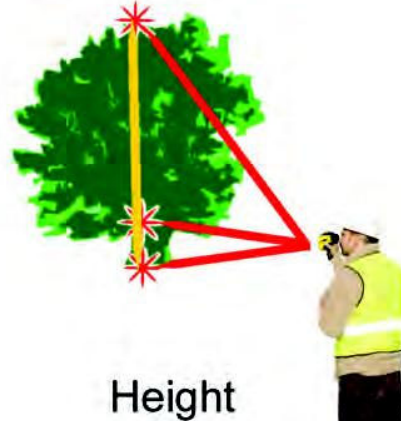

TruPulse™ 360

Combining a Compass
with Laser Rangefinder
and Inclinometer

**LASER
TECHNOLOGY**
Measurably Superior

NEW!

The TruPulse 360 is the latest in a long line of Laser Rangefinder products from LTI; combining a Compass with the Laser sensor and the Tilt sensor to measure slope distance, horizontal distance, vertical distance, inclination (or percent slope), azimuth, or instantly calculate the height of any object or the missing line between two points.

The Missing Line Routine calculates distances and angles to describe the relationship between two points in three-dimensional space (connecting vector). It is ideal for span lengths, crown spread, remote slope determinations, and changes in elevation from one location.

Specifications:

- Dimensions: 12 cm x 5 cm x 9 cm
- Weight: 220g
- Data Communication: Serial, via wired RS232 (standard) or wireless Bluetooth® (Optional)
- Power: 3.0 volts DC nominal; (2) AA or (1) CRV 3
- Eye Safety: FDA Class 1 (CFR 21)
- Environmental: Water and Dust Resistance, NEMA 3, IP 54
- Temperature: -20°C to +60°C
- Optics: 7X Magnification (Field-Of-view: 100m @ 1000m)
- Display: In-scope LCD
- Units: Feet, Yards, Metres, and Degrees
- Monopod/tripod mount: (1/4" –20)