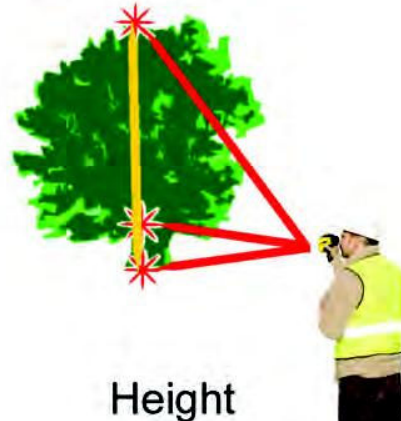

TruPulse™ 360

Combining a Compass
with Laser Rangefinder
and Inclinometer

LASER
TECHNOLOGY
Measurably Superior

NEW!

The TruPulse 360 is the latest in a long line of Laser Rangefinder products from LTI; combining a Compass with the Laser sensor and the Tilt sensor to measure slope distance, horizontal distance, vertical distance, inclination (or percent slope), azimuth, or instantly calculate the height of any object or the missing line between two points.

The Missing Line Routine calculates distances and angles to describe the relationship between two points in three-dimensional space (connecting vector). It is ideal for span lengths, crown spread, remote slope determinations, and changes in elevation from one location.

Specifications:

- Dimensions: 12 cm x 5 cm x 9 cm
- Weight: 220g
- Data Communication: Serial, via wired RS232 (standard) or wireless Bluetooth® (Optional)
- Power: 3.0 volts DC nominal; (2) AA or (1) CRV 3
- Eye Safety: FDA Class 1 (CFR 21)
- Environmental: Water and Dust Resistance, NEMA 3, IP 54
- Temperature: -20°C to +60°C
- Optics: 7X Magnification (Field-Of-view: 100m @ 1000m)
- Display: In-scope LCD
- Units: Feet, Yards, Metres, and Degrees
- Monopod/tripod mount: (1/4" –20)